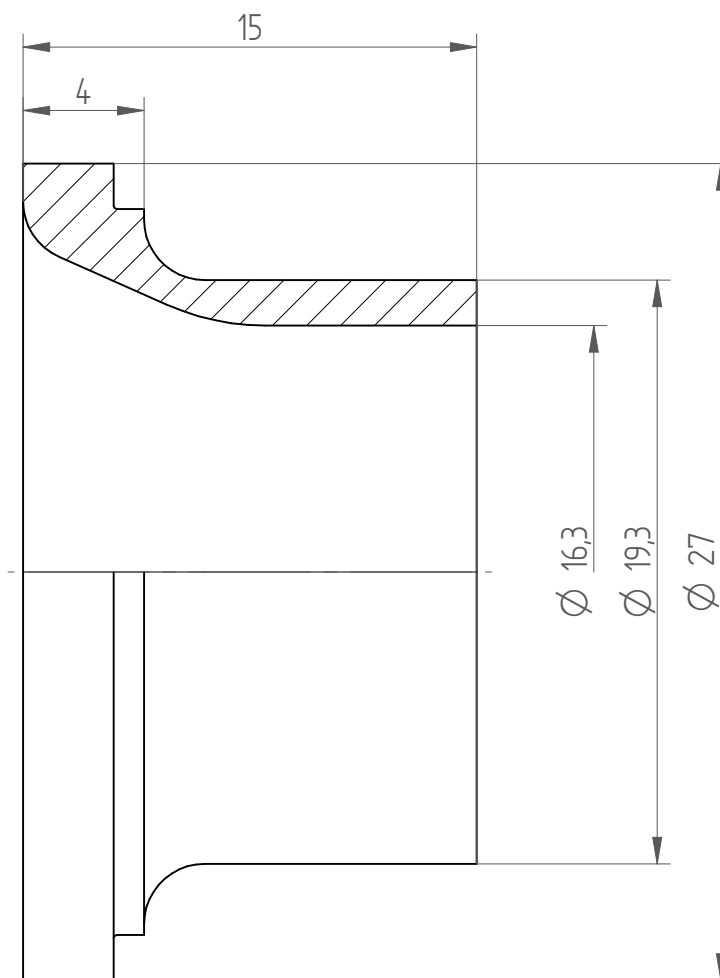

Swiss
Precision
Tools

REGO-FIX®

REGO-FIX AG
Obermattweg 60
4456 Tenniken / Switzerland

Phone +41 61 976 14 66
Fax +41 61 976 14 14
www.rego-fix.com

This is a non-controlled copy. All information given herein is subject to change without notice

The information given herein has been carefully checked and is believed to be correct. REGO-FIX, however, assumes no responsibility or liability for any errors, inaccuracies or omissions that may appear in this drawing

This document is subject to copyright laws. No part of this document may be reproduced or transmitted in any form or any means, electronic or mechanic, for any purpose, without the express written permission of REGO-FIX

Type : KS_ER32_D5/8"
Part No. : 393231588
Date : 15.09.2014
Scale : 4:1